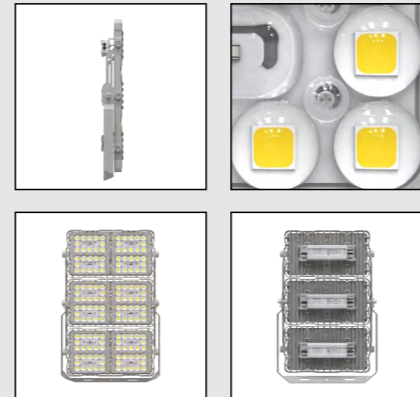

kupu

LED FLOODLIGHT SERIES A-T500A

Product Size

Technical features

Technical Data

Item	LED Floodlight
Wattage	500W
Light source	7070
Wattage	
IK Rating	IP66
Input voltage	AC110-220V
Cable gland	
Optics	35°/45°/ 60°/90° / 120°
Material	ADC12 die-cast aluminum + high borosilicate tempered glass lens
Total weight	14.5KG
Package dimensions	L450×W130×H650mm