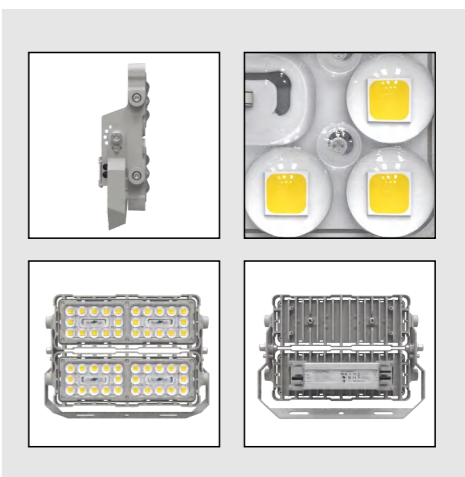

kupu

LED FLOODLIGHT SERIES B-T200B

Product Size

Technical features

Technical Data

Item	LED Floodlight
Wattage	200W
Light source	7070
Wattage	
IK Rating	IP66
Input voltage	AC110-220V
Cable gland	
Optics	35°/45° / 60°/90° / 120°
Material	ADC12 die-cast aluminum + high borosilicate tempered glass lens
Total weight	5.1KG
Package dimensions	L250×W130×H410