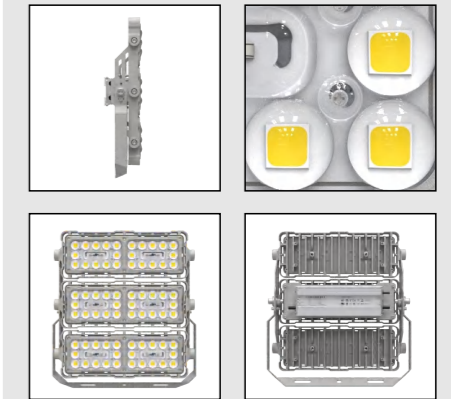

kupu

LED FLOODLIGHT SERIES B -T300B

Product Size

Technical features

Technical Data

Item	LED Floodlight
Wattage	300W
Light source	7070
Wattage	
IK Rating	IP66
Input voltage	AC110-220V
Cable gland	
Optics	35°/45° / 60°/90° / 120°
Material	ADC12 die-cast aluminum + high borosilicate tempered glass lens
Total weight	9.3KG
Package dimensions	L405×W130×H405