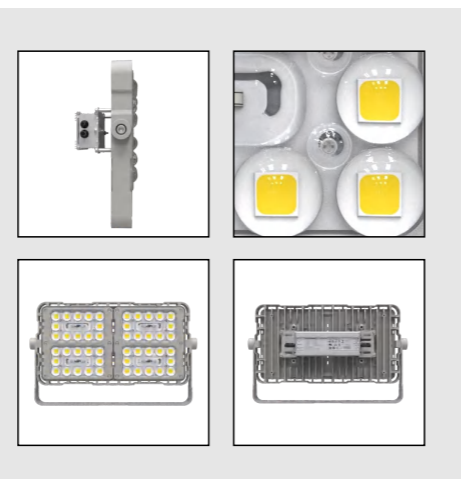

kupu

LED FLOODLIGHT SERIES A-T200A

Product Size

Technical features

Technical Data

Item	LED Floodlight
Wattage	200W
Light source	7070
Wattage	
IK Rating	IP66
Input voltage	AC110-220V
Cable gland	
Optics	35°/45°/ 60°/90° / 120°
Material	ADC12 die-cast aluminum + high borosilicate tempered glass lens
Total weight	4.9 KG
Package dimensions	L435×W130×H255mm