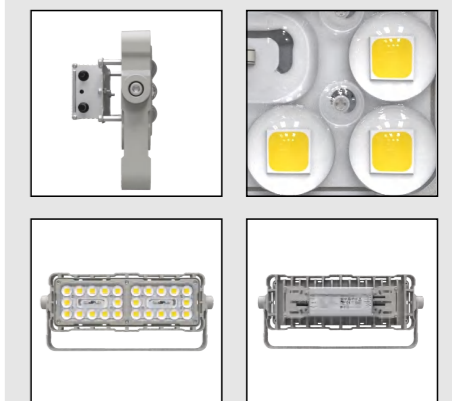

kupu

LED FLOODLIGHT SERIES B-T80B

Product Size

Technical features

Technical Data

Item	LED Floodlight
Wattage	80W
Light source	7070
Wattage	
IK Rating	IP66
Input voltage	AC110-220V
Cable gland	
Optics	35°/45°/ 60°/90° / 120°
Material	ADC12 die-cast aluminum + high borosilicate tempered glass lens
Total weight	3.7 KG
Package dimensions	L390×W130×H180