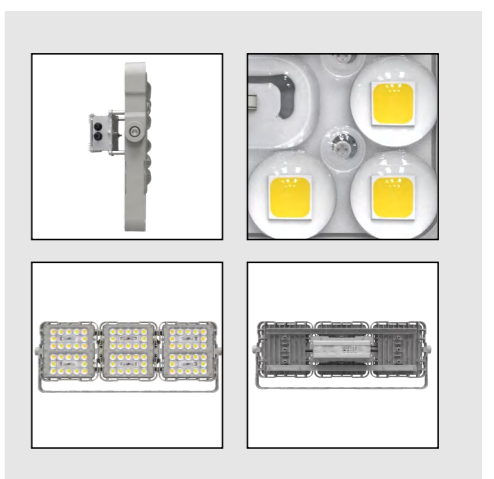

kupu

LED FLOODLIGHT SERIES A-T240A

Product Size

Technical features

Technical Data

Item	LED Floodlight
Wattage	240W
Light source	7070
Wattage	
IK Rating	IP66
Input voltage	AC110-220V
Cable gland	
Optics	35°/45°/ 60°/90° / 120°
Material	ADC12 die-cast aluminum + high borosilicate tempered glass lens
Total weight	7.7 KG
Package dimensions	L675×W130×H265mm