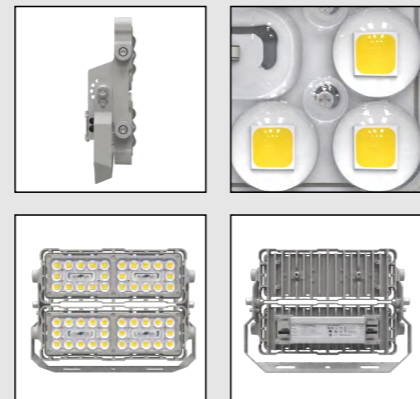

kupu

LED FLOODLIGHT SERIES B -T240B

Product Size

Technical features

Technical Data

Item	LED Floodlight
Wattage	240W
Light source	7070
Wattage	
IK Rating	IP66
Input voltage	AC110-220V
Cable gland	
Optics	35°/45° / 60°/90° / 120°
Material	ADC12 die-cast aluminum + high borosilicate tempered glass lens
Total weight	5.1KG
Package dimensions	L250×W130×H410