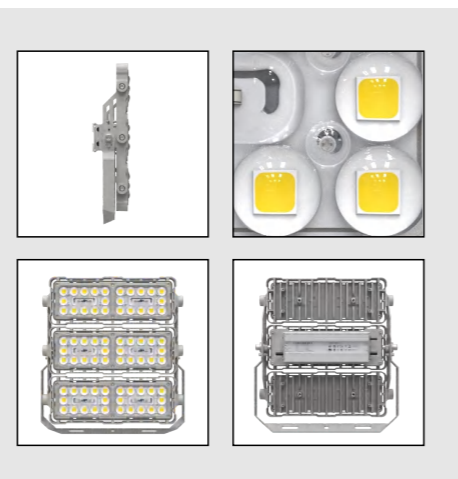

kupu

LED FLOODLIGHT SERIES B - T360B

Product Size

Technical features

Technical Data

Item	LED Floodlight
Wattage	360W
Light source	7070
Wattage	
IK Rating	IP66
Input voltage	AC110-220V
Cable gland	
Optics	35°/45° / 60°/90° / 120°
Material	ADC12 die-cast aluminum + high borosilicate tempered glass lens
Total weight	9.3KG
Package dimensions	L405×W130×H405