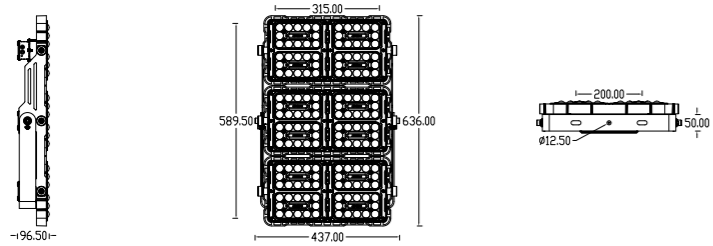

LED FLOODLIGHT SERIES A-T500A

Product Size