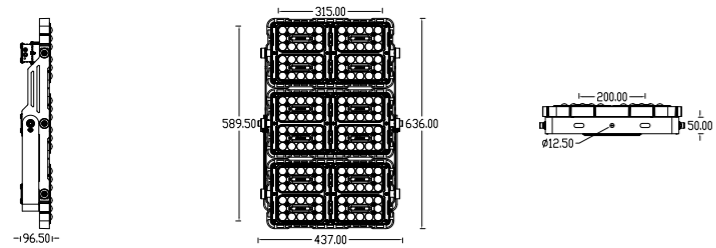

LED FLOODLIGHT SERIES A - T600A

Product Size