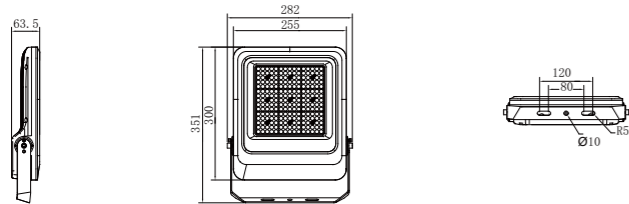

FLOODLIGHT KUPU-FG100

Product Size