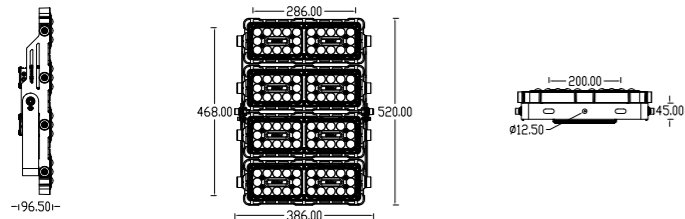

LED FLOODLIGHT SERIES B-T480B

Product Size