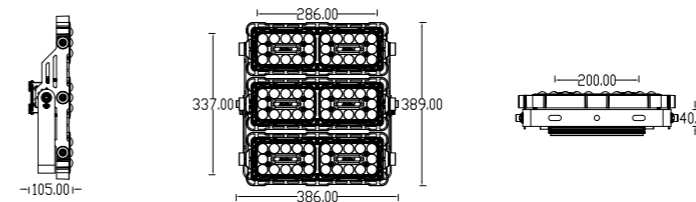

LED FLOODLIGHT SERIES B -T300B

Product Size