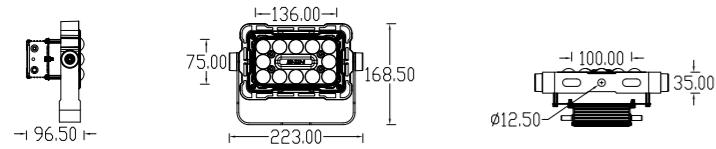

LED FLOODLIGHT SERIES B-T60B

Product Size