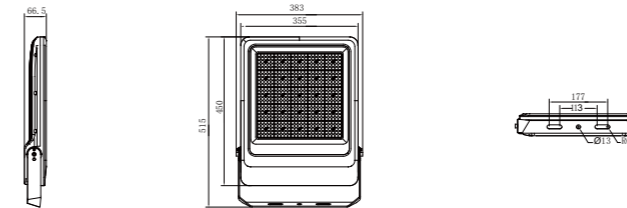

FLOODLIGHT KUPU-FG300

Product Size