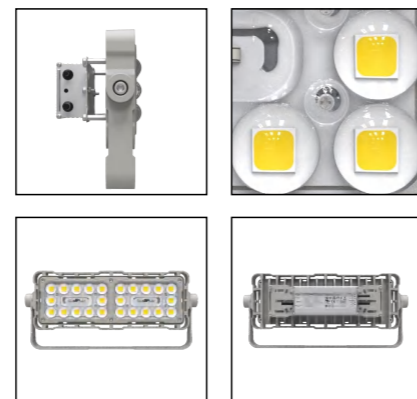

kupu

LED FLOODLIGHT SERIES B-T100B

Product Size

Technical features

Technical Data

Item	LED Floodlight
Wattage	100W
Light source	7070
Wattage	
IK Rating	IP66
Input voltage	AC110-220V
Cable gland	
Optics	35°/45°/ 60°/90° / 120°
Material	ADC12 die-cast aluminum + high borosilicate tempered glass lens
Total weight	3.7 KG
Package dimensions	L390×W130×H180