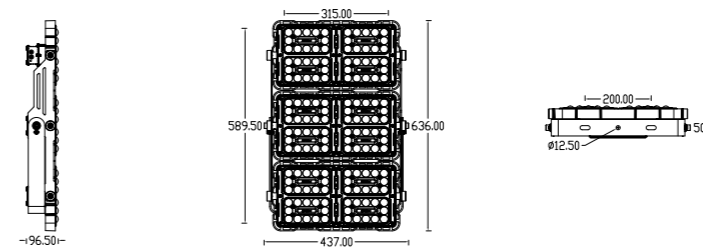

LED FLOODLIGHT SERIES A-T450A

Product Size