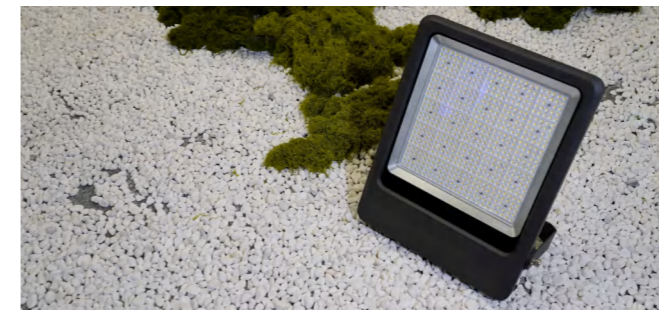

FLOODLIGHT KUPU-FG300

Product Size