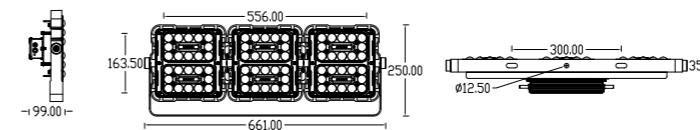

LED FLOODLIGHT SERIES A-T240A

Product Size