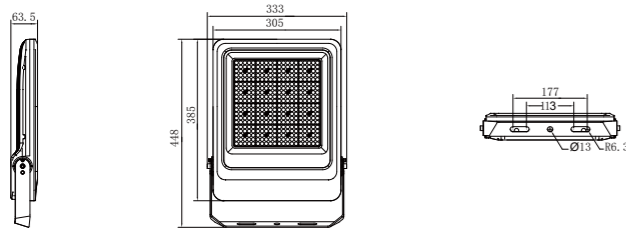

FLOODLIGHT KUPU-FG200

Product Size