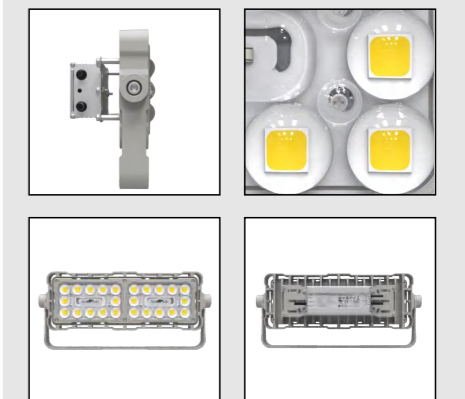

kupu

LED FLOODLIGHT SERIES B-T120B

Product Size

Technical features

Technical Data

Item	LED Floodlight
Wattage	120W
Light source	7070
Wattage	
IK Rating	IP66
Input voltage	AC110-220V
Cable gland	
Optics	35°/45°/ 60°/90° / 120°
Material	ADC12 die-cast aluminum + high borosilicate tempered glass lens
Total weight	3.7 KG
Package dimensions	L390×W130×H180