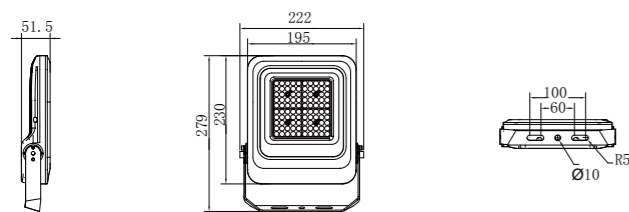

KUPU-T400B
400W
P30

KUPU-T480B
480W
P31

kupu

FLOODLIGHT KUPU-FG50S

Product Size

Technical features

Technical Data

Item	Floodlight Lamp
Wattage	50W
Light source	2835
Wattage	
IK Rating	IP65
Input voltage	AC220V
Cable gland	
Optics	30° / 60° / 90°
Material	ADC12 die-cast aluminum + high borosilicate tempered glass lens
Total weight	1.7 KG
Package dimensions	700×252×317mm