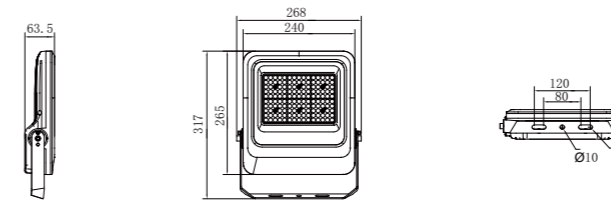

FLOODLIGHT KUPU-FG50

Product Size