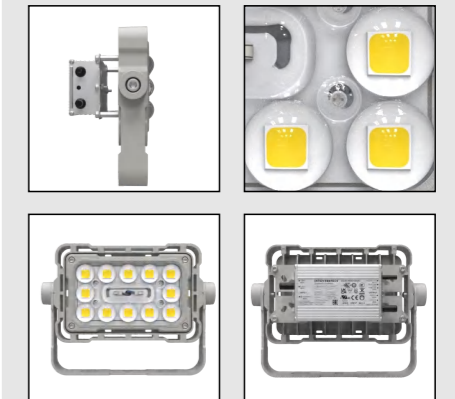

kupu

LED FLOODLIGHT SERIES B - T30B

Product Size

Technical features

Technical Data

Item	LED Floodlight
Wattage	30W
Light source	7070
Wattage	
IK Rating	IP66
Input voltage	AC110-220V
Cable gland	
Optics	35°/45°/ 60°/90° / 120°
Material	ADC12 die-cast aluminum + high borosilicate tempered glass lens
Total weight	2.4 KG
Package dimensions	L240×W130×H185