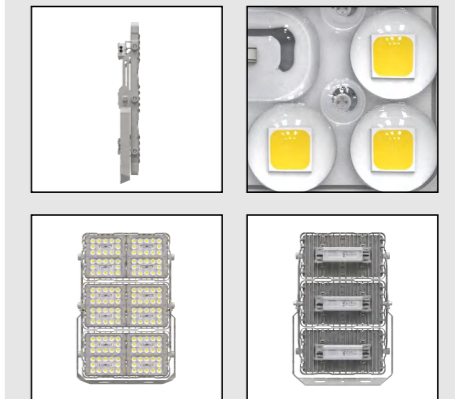

kupu

LED FLOODLIGHT SERIES A-T450A

Product Size

Technical features

Technical Data

Item	LED Floodlight
Wattage	450W
Light source	7070
Wattage	
IK Rating	IP66
Input voltage	AC110-220V
Cable gland	
Optics	35°/45°/ 60°/90° / 120°
Material	ADC12 die-cast aluminum + high borosilicate tempered glass lens
Total weight	14.5KG
Package dimensions	L450xW130xH650mm