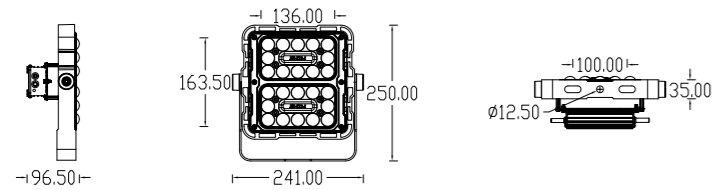

kupu

FLOODLIGHT KUPU-FG300

Product Size

Technical features

Technical Data

Item	Floodlight Lamp
Wattage	300W
Light source	2835
Wattage	
IK Rating	IP65
Input voltage	AC220V
Cable gland	
Optics	30° / 60° / 90°
Material	ADC12 die-cast aluminum + high borosilicate tempered glass lens
Total weight	6.5 KG
Package dimensions	575×435×400mm

kupu

FLOODLIGHT KUPU-FG400

Product Size

Technical features

Technical Data

Item	Floodlight Lamp
Wattage	400W
Light source	2835
Wattage	
IK Rating	IP65
Input voltage	AC220V
Cable gland	
Optics	30° / 60° / 90°
Material	ADC12 die-cast aluminum + high borosilicate tempered glass lens
Total weight	9.7 KG
Package dimensions	645x535x275mm

kupu

LED FLOODLIGHT SERIES A-T75A

Product Size

Technical features

Technical Data

Item	LED Floodlight
Wattage	75W
Light source	7070
Wattage	
IK Rating	IP66
Input voltage	AC110-220V
Cable gland	
Optics	35°/45° / 60°/90° / 120°
Material	ADC12 die-cast aluminum + high borosilicate tempered glass lens
Total weight	3.1 KG
Package dimensions	L265xW130xH265

kupu

LED FLOODLIGHT SERIES A-T100A

Product Size

Technical features

Technical Data

Item	LED Floodlight
Wattage	100W
Light source	7070
Wattage	
IK Rating	IP66
Input voltage	AC110-220V
Cable gland	
Optics	35°/45°/ 60°/90° / 120°
Material	ADC12 die-cast aluminum + high borosilicate tempered glass lens
Total weight	3.1 KG
Package dimensions	L265×W130×H265