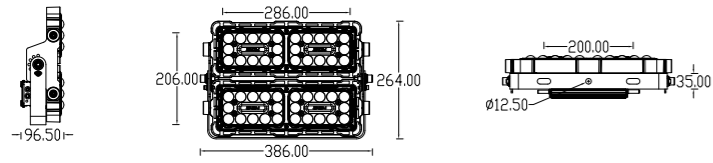

LED FLOODLIGHT SERIES B -T240B

Product Size