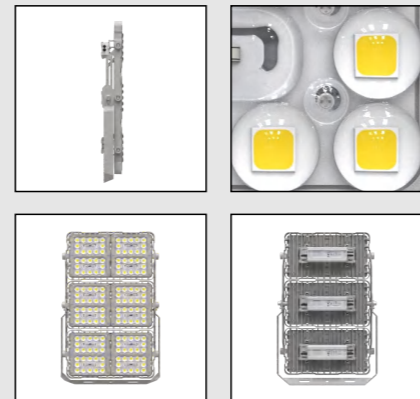

kupu

LED FLOODLIGHT SERIES A - T600A

Product Size

Technical features

Technical Data

Item	LED Floodlight
Wattage	600W
Light source	7070
Wattage	
IK Rating	IP66
Input voltage	AC110-220V
Cable gland	
Optics	35°/45°/ 60°/90° / 120°
Material	ADC12 die-cast aluminum + high borosilicate tempered glass lens
Total weight	14.5KG
Package dimensions	L450×W130×H650mm