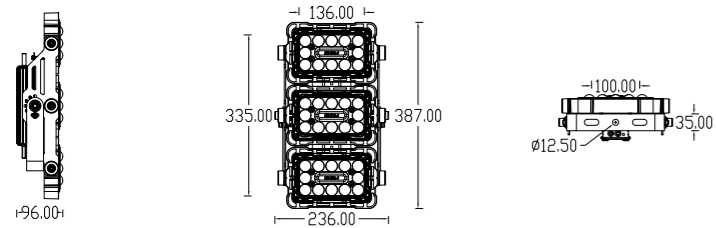

LED FLOODLIGHT SERIES B-T150B

Product Size