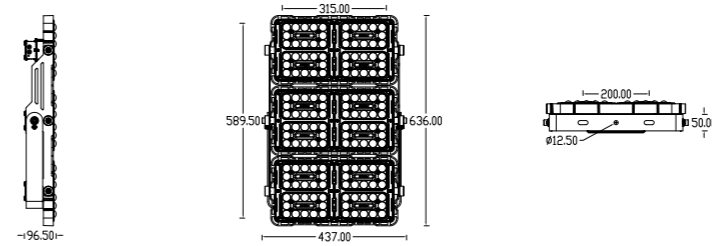

LED FLOODLIGHT SERIES A-T550A

Product Size