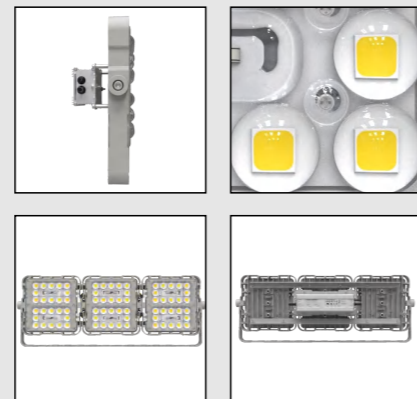

kupu

LED FLOODLIGHT SERIES A-T300A

Product Size

Technical features

Technical Data

Item	LED Floodlight
Wattage	300W
Light source	7070
Wattage	
IK Rating	IP66
Input voltage	AC110-220V
Cable gland	
Optics	35°/45°/ 60°/90° / 120°
Material	ADC12 die-cast aluminum + high borosilicate tempered glass lens
Total weight	7.7 KG
Package dimensions	L675×W130×H265mm