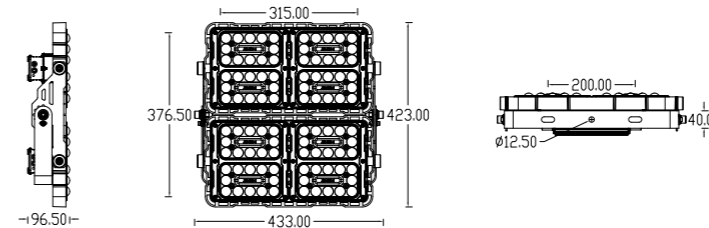

LED FLOODLIGHT SERIES A-T360A

Product Size