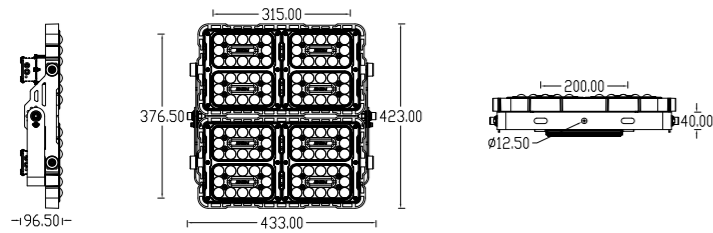

LED FLOODLIGHT SERIES A-T400A

Product Size