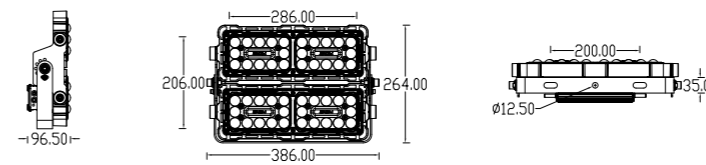

LED FLOODLIGHT SERIES B-T200B

Product Size