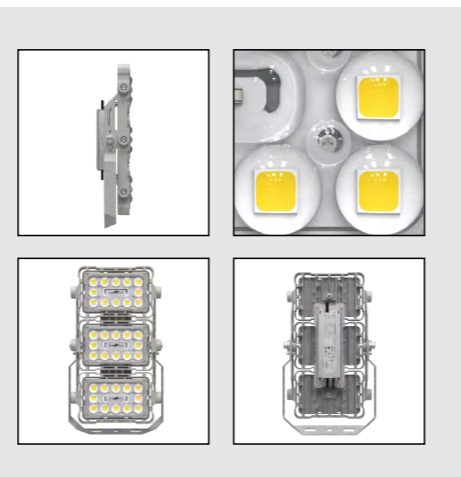

kupu

LED FLOODLIGHT SERIES B-T150B

Product Size

Technical features

Technical Data

Item	LED Floodlight
Wattage	150W
Light source	7070
Wattage	
IK Rating	IP66
Input voltage	AC110-220V
Cable gland	
Optics	35°/45° / 60°/90° / 120°
Material	ADC12 die-cast aluminum + high borosilicate tempered glass lens
Total weight	5.1KG
Package dimensions	L250×W130×H410