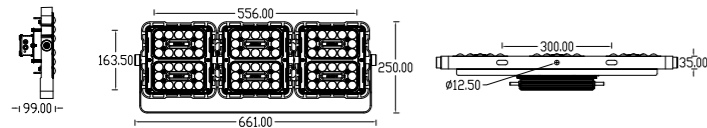

LED FLOODLIGHT SERIES A-T300A

Product Size