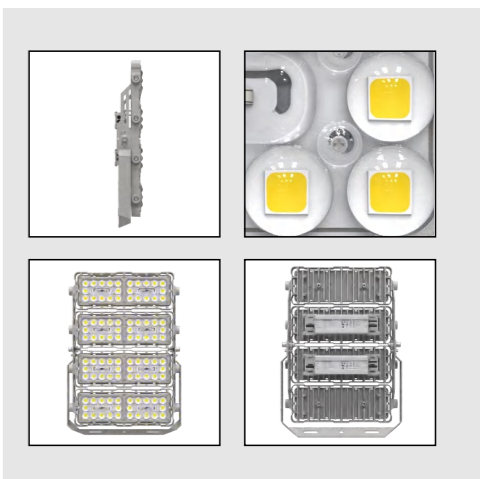

kupu

LED FLOODLIGHT SERIES B - T400B

Product Size

Technical features

Technical Data

Item	LED Floodlight
Wattage	400W
Light source	7070
Wattage	
IK Rating	IP66
Input voltage	AC110-220V
Cable gland	
Optics	35°/45° / 60°/90° / 120°
Material	ADC12 die-cast aluminum + high borosilicate tempered glass lens
Total weight	12.2KG
Package dimensions	L400×W130×H535