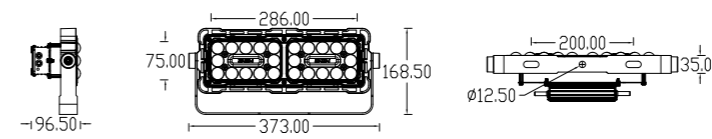

LED FLOODLIGHT SERIES B-T80B

Product Size