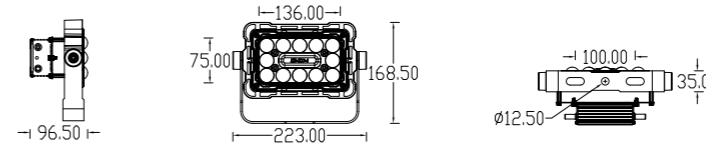

LED FLOODLIGHT SERIES B - T30B

Product Size