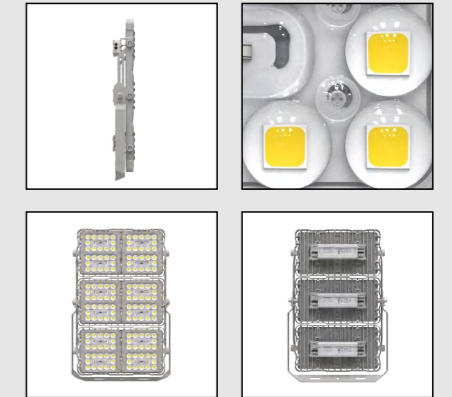

kupu

LED FLOODLIGHT SERIES A-T550A

Product Size

Technical features

Technical Data

Item	LED Floodlight
Wattage	550W
Light source	7070
Wattage	
IK Rating	IP66
Input voltage	AC110-220V
Cable gland	
Optics	35°/45°/ 60°/90° / 120°
Material	ADC12 die-cast aluminum + high borosilicate tempered glass lens
Total weight	14.5KG
Package dimensions	L450×W130×H650mm