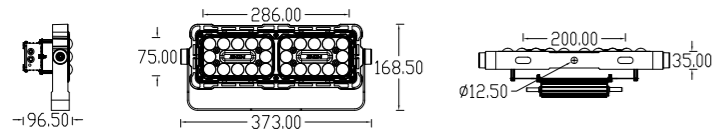

LED FLOODLIGHT SERIES B-T100B

Product Size