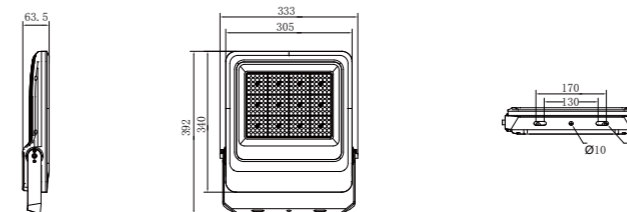

FLOODLIGHT KUPU-FG150

Product Size