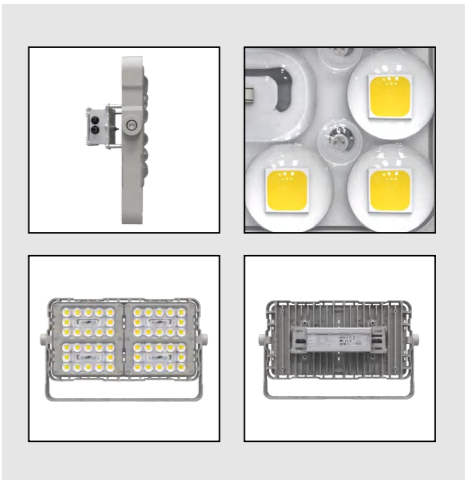

kupu

LED FLOODLIGHT SERIES A-T150A

Product Size

Technical features

Technical Data

Item	LED Floodlight
Wattage	150W
Light source	7070
Wattage	
IK Rating	IP66
Input voltage	AC110-220V
Cable gland	
Optics	35°/45°/ 60°/90° / 120°
Material	ADC12 die-cast aluminum + high borosilicate tempered glass lens
Total weight	4.9 KG
Package dimensions	L435×W130×H255mm