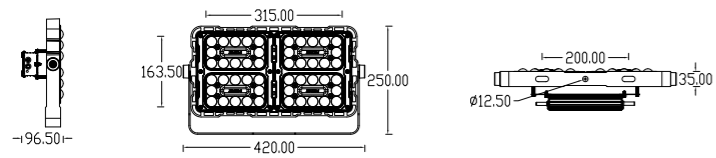

LED FLOODLIGHT SERIES A-T200A

Product Size