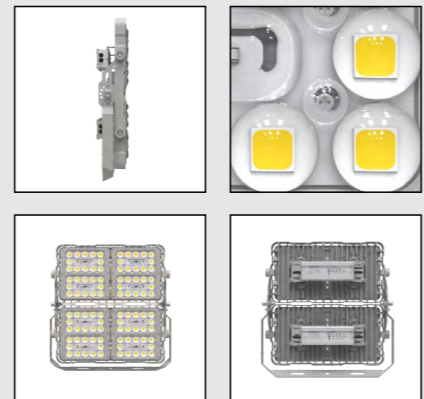

kupu

LED FLOODLIGHT SERIES A-T400A

Product Size

Technical features

Technical Data

Item	LED Floodlight
Wattage	400W
Light source	7070
Wattage	
IK Rating	IP66
Input voltage	AC110-220V
Cable gland	
Optics	35°/45°/ 60°/90° / 120°
Material	ADC12 die-cast aluminum + high borosilicate tempered glass lens
Total weight	9.8 KG
Package dimensions	L450xW130xH440mm