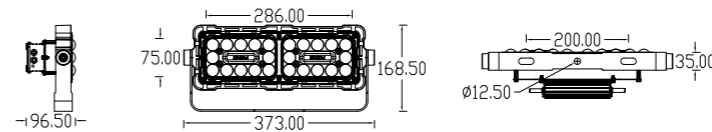

LED FLOODLIGHT SERIES B-T120B

Product Size