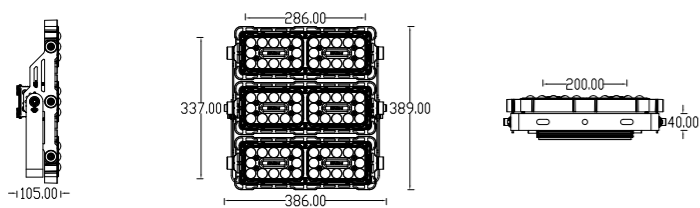

LED FLOODLIGHT SERIES B - T360B

Product Size