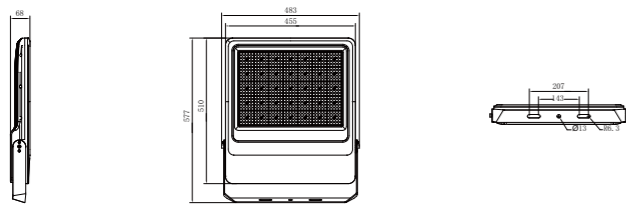

FLOODLIGHT KUPU-FG400

Product Size