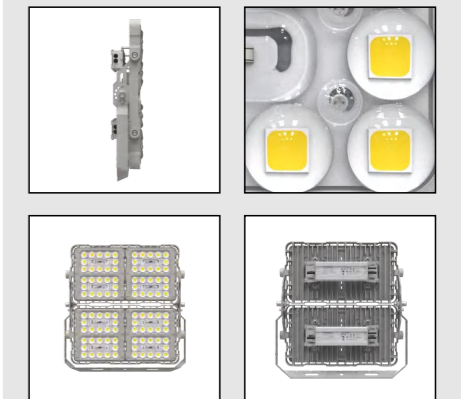

kupu

LED FLOODLIGHT SERIES A-T360A

Product Size

Technical features

Technical Data

Item	LED Floodlight
Wattage	360W
Light source	7070
Wattage	
IK Rating	IP66
Input voltage	AC110-220V
Cable gland	
Optics	35°/45°/ 60°/90° / 120°
Material	ADC12 die-cast aluminum + high borosilicate tempered glass lens
Total weight	9.8 KG
Package dimensions	L450×W130×H440mm