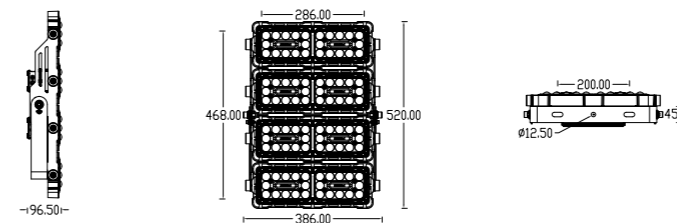

LED FLOODLIGHT SERIES B - T400B

Product Size