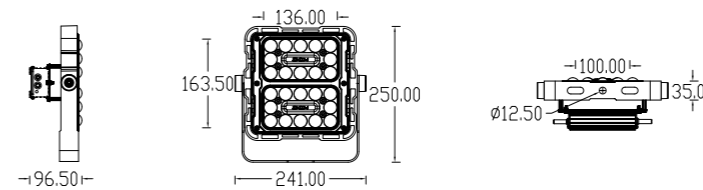

LED FLOODLIGHT SERIES A-T75A

Product Size