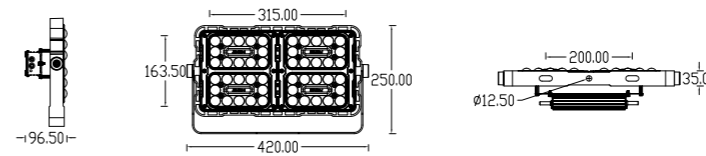

LED FLOODLIGHT SERIES A-T150A

Product Size