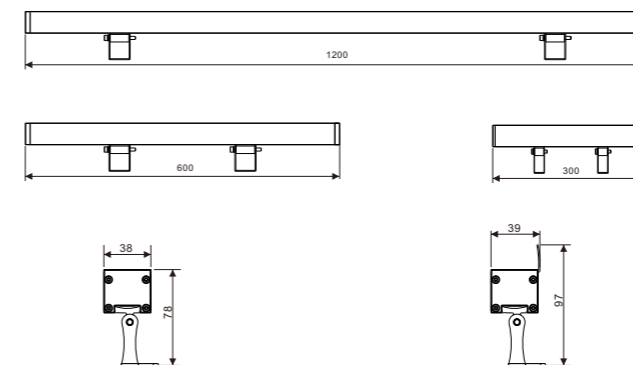

kupu

KEEN SWORD KUPU-R38-18W

Product Size

Technical features

Technical Data

Item	LED Wall Washing Light
Wattage	18W / 24W
Light source	3535
Wattage	
IK Rating	IP65
Input voltage	DC24V
Cable gland	
Optics	15×60°/10×60°/25×45°
Material	ADC12 high-purity die-cast aluminum, ultra-high light-transmitting tempered glass
Total weight	1.6 KG
Package dimensions	1050×270×240mm

kupu

KEEN SWORD KUPU-R38-24W

Product Size

Technical features

Technical Data

Item	LED Wall Washing Light
Wattage	24W / 36W
Light source	3535
Wattage	
IK Rating	IP65
Input voltage	DC24V
Cable gland	
Optics	15×60°/10×60°/25×45°
Material	ADC12 high-purity die-cast aluminum, ultra-high light-transmitting tempered glass
Total weight	1.6 KG
Package dimensions	1050×270×240mm

kupu

KEEN SWORD KUPU-R38-36W

Product Size

Technical features

Technical Data

Item	LED Wall Washing Light
Wattage	36W
Light source	3535
Wattage	
IK Rating	IP65
Input voltage	DC24V
Cable gland	
Optics	15×60°/10×60°/25×45°
Material	ADC12 high-purity die-cast aluminum, ultra-high light-transmitting tempered glass
Total weight	1.6 KG
Package dimensions	1050×270×240mm