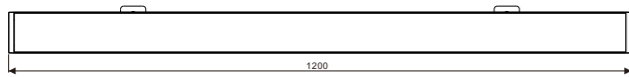

KEEN SWORD KUPU-R66-48W

Product Size