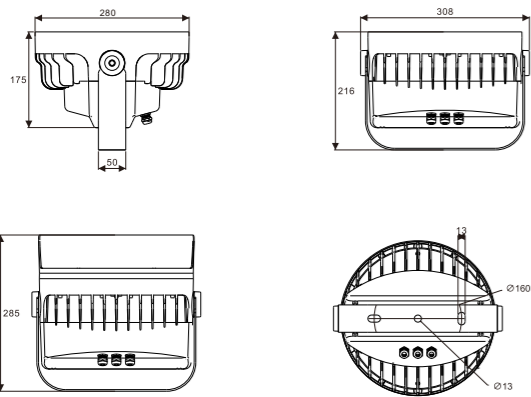

kupu

MAGIC SERIES KUPU-YT175

Product Size

Technical features

Technical Data

Item	LED Spotlight
Wattage	48W / 54W
Light source	3535
Wattage	
IK Rating	IP65
Input voltage	DC24V/AC220V
Cable gland	
Optics	15°/30°/45°/60°
Material	High-purity ADC12 die-cast aluminum, ultra-high-transmittance tempered glass
Total weight	2.7 KG
Package dimensions	505x455x230mm

kupu

MAGIC SERIES KUPU-YT220

Product Size

Technical features

Technical Data

Item	LED Spotlight
Wattage	72W / 108W
Light source	3535
Wattage	
IK Rating	IP65
Input voltage	DC24V/AC220V
Cable gland	
Optics	15°/30°/45°/60°
Material	High-purity ADC12 die-cast aluminum, ultra-high-transmittance tempered glass
Total weight	4KG
Package dimensions	595x555x255mm

kupu

MAGIC SERIES KUPU-YT280

Product Size

Technical features

Technical Data

Item	LED Spotlight
Wattage	120W / 180W
Light source	3535
Wattage	
IK Rating	IP65
Input voltage	DC24V/AC220V
Cable gland	
Optics	15°/30°/45°/60°
Material	High-purity ADC12 die-cast aluminum, ultra-high-transmittance tempered glass
Total weight	6.5KG
Package dimensions	675×365×285mm

kupu

KEEN SWORD KUPU-R38-18W

Product Size

Technical features

Technical Data

Item	LED Wall Washing Light
Wattage	18W / 24W
Light source	3535
Wattage	
IK Rating	IP65
Input voltage	DC24V
Cable gland	
Optics	15×60°/10×60°/25×45°
Material	ADC12 high-purity die-cast aluminum, ultra-high light-transmitting tempered glass
Total weight	1.6 KG
Package dimensions	1050×270×240mm