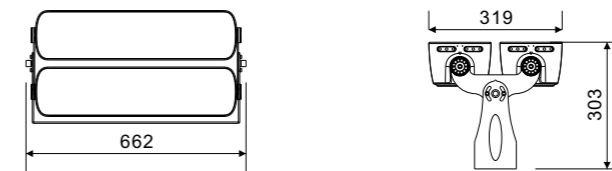

WHITE ELEPHANT KUPU-BX155-A600-2

Product Size