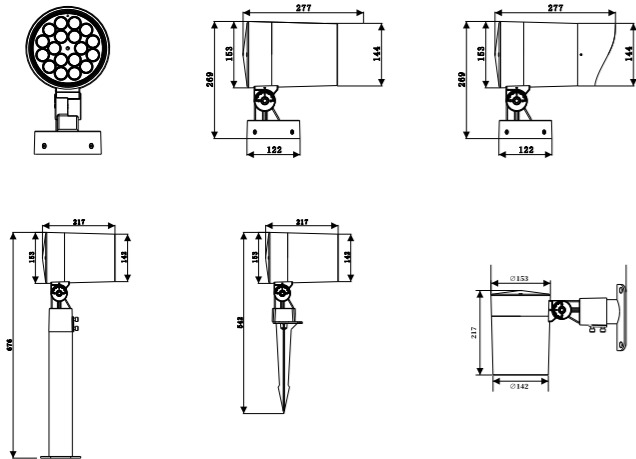

Technical Data

Item	LED Spotlight
Wattage	6W / 9W
Light source	3535
Wattage	
IK Rating	IP65
Input voltage	DC24V/AC220V
Cable gland	
Optics	15°/30°/45°/60°
Material	High-purity ADC12 die-cast aluminum, ultra-high-transmittance tempered glass
Total weight	0.8 KG
Package dimensions	325 x 245 x 330 mm

kupu

TELESCOPE SERIES KUPU-YT85

Product Size

Technical features

Technical Data

Item	LED Spotlight
Wattage	12W / 18W
Light source	3535
Wattage	
IK Rating	IP65
Input voltage	DC24V/AC220V
Cable gland	
Optics	15°/30°/45°/60°
Material	High-purity ADC12 die-cast aluminum, ultra-high-transmittance tempered glass
Total weight	1.2 KG
Package dimensions	365x295x315mm

kupu

TELESCOPE SERIES KUPU-YT140

Product Size

Technical features

Technical Data

Item	LED Spotlight
Wattage	36W /48W
Light source	3535
Wattage	
IK Rating	IP65
Input voltage	DC24V/AC220V
Cable gland	
Optics	15°/30°/45°/60°
Material	High-purity ADC12 die-cast aluminum, ultra-high-transmittance tempered glass
Total weight	3.4KG
Package dimensions	460x350x515mm