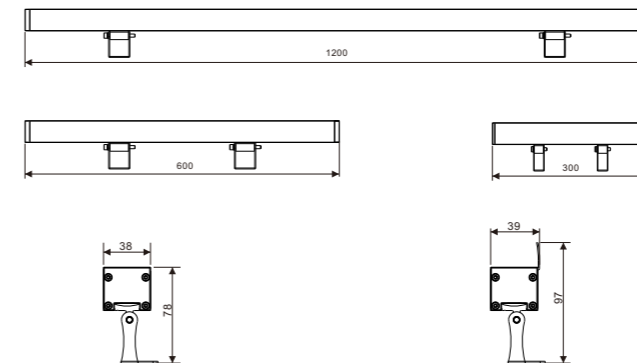

kupu

MAGIC SERIES KUPU-YT280

Product Size

Technical features

Technical Data

Item	LED Spotlight
Wattage	120W / 180W
Light source	3535
Wattage	
IK Rating	IP65
Input voltage	DC24V/AC220V
Cable gland	
Optics	15°/30°/45°/60°
Material	High-purity ADC12 die-cast aluminum, ultra-high-transmittance tempered glass
Total weight	6.5KG
Package dimensions	675×365×285mm

kupu

KEEN SWORD KUPU-R38-18W

Product Size

Technical features

Technical Data

Item	LED Wall Washing Light
Wattage	18W / 24W
Light source	3535
Wattage	
IK Rating	IP65
Input voltage	DC24V
Cable gland	
Optics	15×60°/10×60°/25×45°
Material	ADC12 high-purity die-cast aluminum, ultra-high light-transmitting tempered glass
Total weight	1.6 KG
Package dimensions	1050×270×240mm