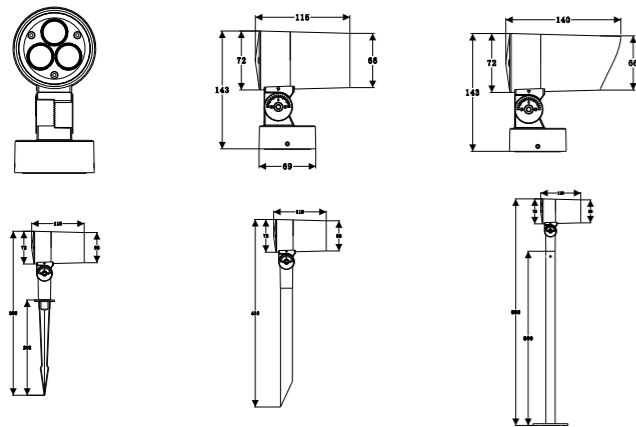

KUPU-BX155-B500-3
216W / 288W
P29

KUPU-BX155-B600
100W / 145W
P30

KUPU-BX155-B600-2
200W / 290W
P31

KUPU-BX155-B600-3
300W / 435W
P32

kupu

TELESCOPE SERIES KUPU-YT65

Product Size

Technical features

Technical Data

Item	LED Spotlight
Wattage	6W / 9W
Light source	3535
Wattage	
IK Rating	IP65
Input voltage	DC24V/AC220V
Cable gland	
Optics	15°/30°/45°/60°
Material	High-purity ADC12 die-cast aluminum, ultra-high-transmittance tempered glass
Total weight	0.8 KG
Package dimensions	325 x 245 x 330 mm