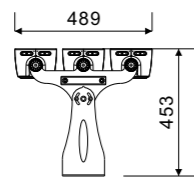

WHITE ELEPHANT KUPU-BX155-B500-3

Product Size