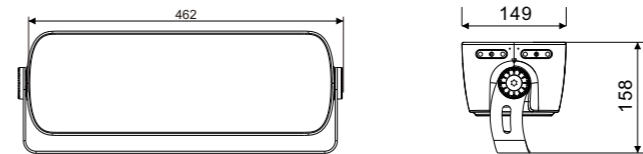

WHITE ELEPHANT KUPU-BX155-A500

Product Size