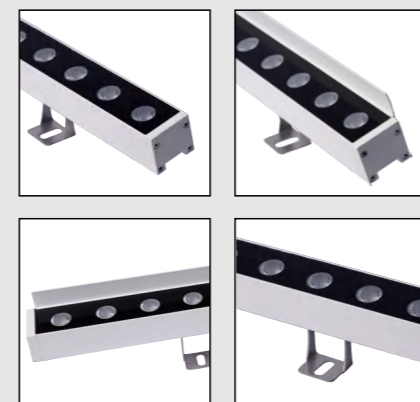

kupu

KEEN SWORD KUPU-R38-24W

Product Size

Technical features

Technical Data

Item	LED Wall Washing Light
Wattage	24W / 36W
Light source	3535
Wattage	
IK Rating	IP65
Input voltage	DC24V
Cable gland	
Optics	15×60°/10×60°/25×45°
Material	ADC12 high-purity die-cast aluminum, ultra-high light-transmitting tempered glass
Total weight	1.6 KG
Package dimensions	1050×270×240mm