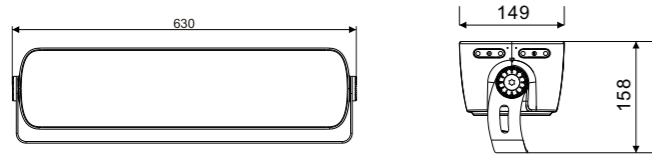

WHITE ELEPHANT KUPU-BX155-A600

Product Size