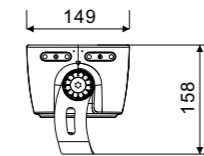

WHITE ELEPHANT KUPU-BX155-B600

Product Size