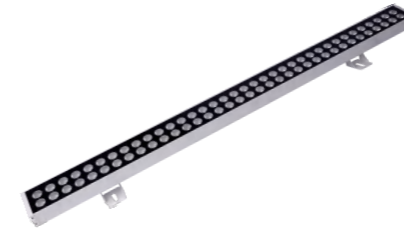

kupu

KEEN SWORD KUPU-R66-48W

Product Size

Technical features

Technical Data

Item	LED Wall Washing Light
Wattage	48W / 72W
Light source	3535
Wattage	
IK Rating	IP65
Input voltage	AC220V/DC24V
Cable gland	
Optics	15×60°/10×60°/25×45°
Material	ADC12 high-purity die-cast aluminum, ultra-high light-transmitting tempered glass
Total weight	3.4KG
Package dimensions	1250×270×240mm

kupu

KEEN SWORD KUPU-R66-72W

Product Size

Technical features

Technical Data

Item	LED Wall Washing Light
Wattage	72W
Light source	3535
Wattage	
IK Rating	IP65
Input voltage	AC220V/DC24V
Cable gland	
Optics	15×60°/10×60°/25×45°
Material	ADC12 high-purity die-cast aluminum, ultra-high light-transmitting tempered glass
Total weight	3.4KG
Package dimensions	1250×270×240mm