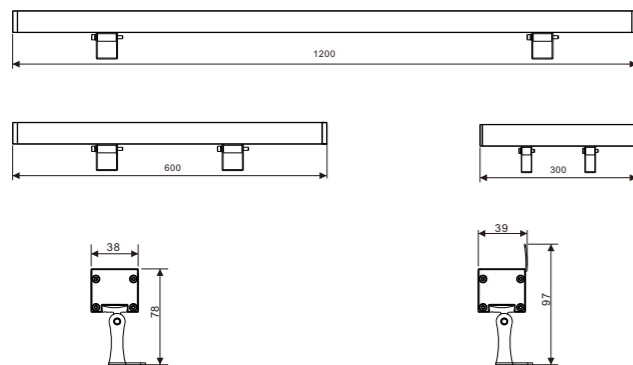

kupu

KEEN SWORD KUPU-R38-18W

Product Size

Technical features

Technical Data

Item	LED Wall Washing Light
Wattage	18W / 24W
Light source	3535
Wattage	
IK Rating	IP65
Input voltage	DC24V
Cable gland	
Optics	15×60°/10×60°/25×45°
Material	ADC12 high-purity die-cast aluminum, ultra-high light-transmitting tempered glass
Total weight	1.6 KG
Package dimensions	1050×270×240mm

kupu

KEEN SWORD KUPU-R38-24W

Product Size

Technical features

Technical Data

Item	LED Wall Washing Light
Wattage	24W / 36W
Light source	3535
Wattage	
IK Rating	IP65
Input voltage	DC24V
Cable gland	
Optics	15×60°/10×60°/25×45°
Material	ADC12 high-purity die-cast aluminum, ultra-high light-transmitting tempered glass
Total weight	1.6 KG
Package dimensions	1050×270×240mm