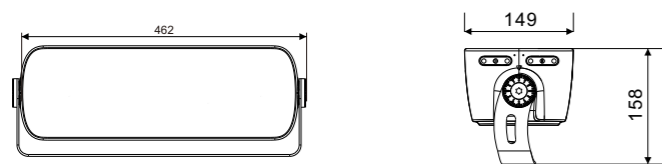

WHITE ELEPHANT KUPU-BX155-B500

Product Size