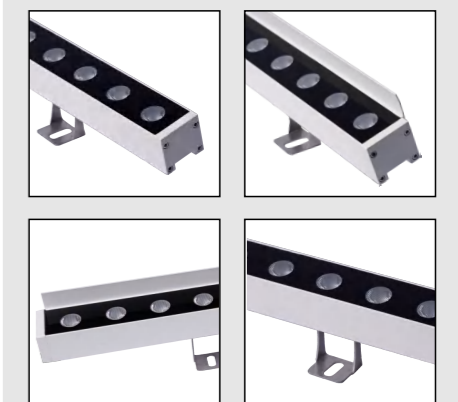

kupu

KEEN SWORD KUPU-R38-36W

Product Size

Technical features

Technical Data

Item	LED Wall Washing Light
Wattage	36W
Light source	3535
Wattage	
IK Rating	IP65
Input voltage	DC24V
Cable gland	
Optics	15×60°/10×60°/25×45°
Material	ADC12 high-purity die-cast aluminum, ultra-high light-transmitting tempered glass
Total weight	1.6 KG
Package dimensions	1050×270×240mm