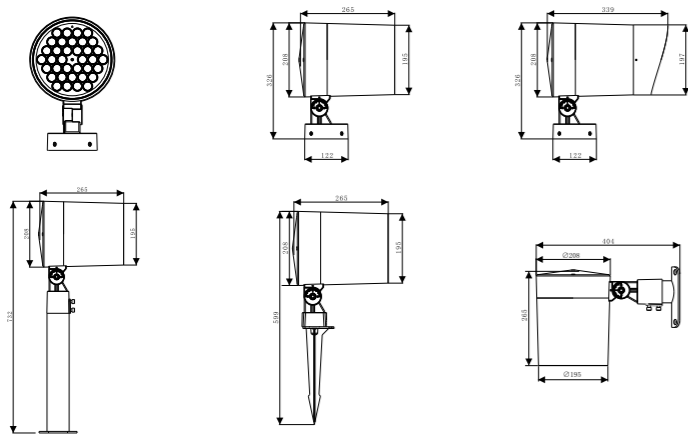

kupu

TELESCOPE SERIES KUPU-YT140

Product Size

Technical features

Technical Data

Item	LED Spotlight
Wattage	36W /48W
Light source	3535
Wattage	
IK Rating	IP65
Input voltage	DC24V/AC220V
Cable gland	
Optics	15°/30°/45°/60°
Material	High-purity ADC12 die-cast aluminum, ultra-high-transmittance tempered glass
Total weight	3.4KG
Package dimensions	460x350x515mm

kupu

TELESCOPE SERIES KUPU-YT160

Product Size

Technical features

Technical Data

Item	LED Spotlight
Wattage	48W /60W
Light source	3535
Wattage	
IK Rating	IP65
Input voltage	DC24V/AC220V
Cable gland	
Optics	15°/30°/45°/60°
Material	High-purity ADC12 die-cast aluminum, ultra-high-transmittance tempered glass
Total weight	4.1KG
Package dimensions	490x370x295mm

kupu

TELESCOPE SERIES KUPU-YT200

Product Size

Technical features

Technical Data

Item	LED Spotlight
Wattage	72W /96W
Light source	3535
Wattage	
IK Rating	IP65
Input voltage	DC24V/AC220V
Cable gland	
Optics	15°/30°/45°/60°
Material	High-purity ADC12 die-cast aluminum, ultra-high-transmittance tempered glass
Total weight	4.1KG
Package dimensions	490x370x295mm