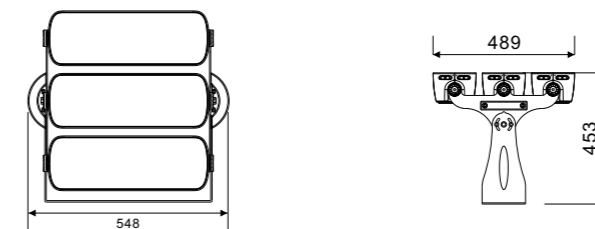

WHITE ELEPHANT KUPU-BX155-A500-3

Product Size