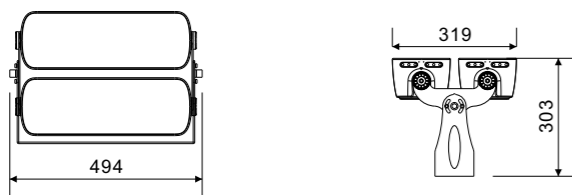

WHITE ELEPHANT KUPU-BX155-A500-2

Product Size