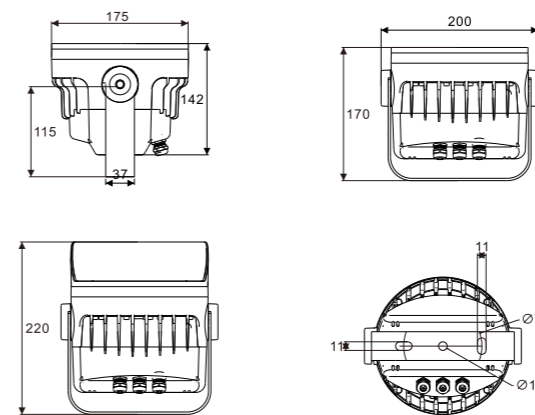

kupu

TELESCOPE SERIES KUPU-YT160

Product Size

Technical features

Technical Data

Item	LED Spotlight
Wattage	48W /60W
Light source	3535
Wattage	
IK Rating	IP65
Input voltage	DC24V/AC220V
Cable gland	
Optics	15°/30°/45°/60°
Material	High-purity ADC12 die-cast aluminum, ultra-high-transmittance tempered glass
Total weight	4.1KG
Package dimensions	490x370x295mm

kupu

TELESCOPE SERIES KUPU-YT200

Product Size

Technical features

Technical Data

Item	LED Spotlight
Wattage	72W /96W
Light source	3535
Wattage	
IK Rating	IP65
Input voltage	DC24V/AC220V
Cable gland	
Optics	15°/30°/45°/60°
Material	High-purity ADC12 die-cast aluminum, ultra-high-transmittance tempered glass
Total weight	4.1KG
Package dimensions	490x370x295mm

T-Series Mounting and Fixing Methods

kupu

MAGIC SERIES KUPU-YT130

Product Size

Technical features

Technical Data

Item	LED Spotlight
Wattage	18W / 24W
Light source	3535
Wattage	
IK Rating	IP65
Input voltage	DC24V/AC220V
Cable gland	
Optics	15°/30°/45°/60°
Material	High-purity ADC12 die-cast aluminum, ultra-high-transmittance tempered glass
Total weight	1.4 KG
Package dimensions	415x375x405mm

kupu

MAGIC SERIES KUPU-YT175

Product Size

Technical features

Technical Data

Item	LED Spotlight
Wattage	36W / 48W
Light source	3535
Wattage	
IK Rating	IP65
Input voltage	DC24V/AC220V
Cable gland	
Optics	15°/30°/45°/60°
Material	High-purity ADC12 die-cast aluminum, ultra-high-transmittance tempered glass
Total weight	2.7 KG
Package dimensions	505x455x230mm