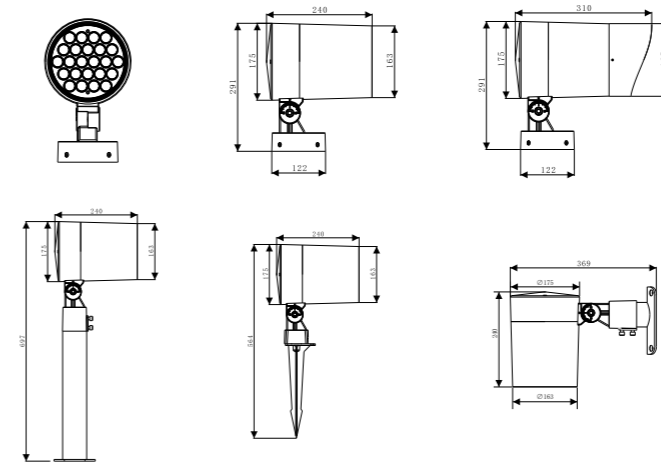

Technical Data

Item	LED Spotlight
Wattage	6W / 9W
Light source	3535
Wattage	
IK Rating	IP65
Input voltage	DC24V/AC220V
Cable gland	
Optics	15°/30°/45°/60°
Material	High-purity ADC12 die-cast aluminum, ultra-high-transmittance tempered glass
Total weight	0.8 KG
Package dimensions	325 x 245 x 330 mm

kupu

TELESCOPE SERIES KUPU-YT85

Product Size

Technical features

Technical Data

Item	LED Spotlight
Wattage	12W / 18W
Light source	3535
Wattage	
IK Rating	IP65
Input voltage	DC24V/AC220V
Cable gland	
Optics	15°/30°/45°/60°
Material	High-purity ADC12 die-cast aluminum, ultra-high-transmittance tempered glass
Total weight	1.2 KG
Package dimensions	365x295x315mm

kupu

TELESCOPE SERIES KUPU-YT140

Product Size

Technical features

Technical Data

Item	LED Spotlight
Wattage	36W /48W
Light source	3535
Wattage	
IK Rating	IP65
Input voltage	DC24V/AC220V
Cable gland	
Optics	15°/30°/45°/60°
Material	High-purity ADC12 die-cast aluminum, ultra-high-transmittance tempered glass
Total weight	3.4KG
Package dimensions	460x350x515mm

kupu

TELESCOPE SERIES KUPU-YT160

Product Size

Technical features

Technical Data

Item	LED Spotlight
Wattage	48W /60W
Light source	3535
Wattage	
IK Rating	IP65
Input voltage	DC24V/AC220V
Cable gland	
Optics	15°/30°/45°/60°
Material	High-purity ADC12 die-cast aluminum, ultra-high-transmittance tempered glass
Total weight	4.1KG
Package dimensions	490x370x295mm