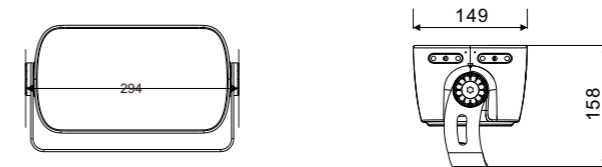

WHITE ELEPHANT KUPU-BX155-B300

Product Size