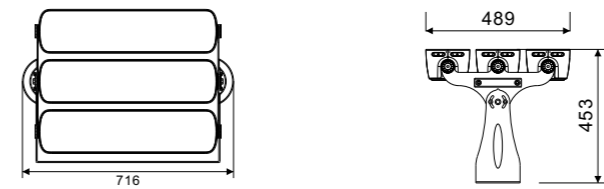

WHITE ELEPHANT KUPU-BX155-B600-3

Product Size