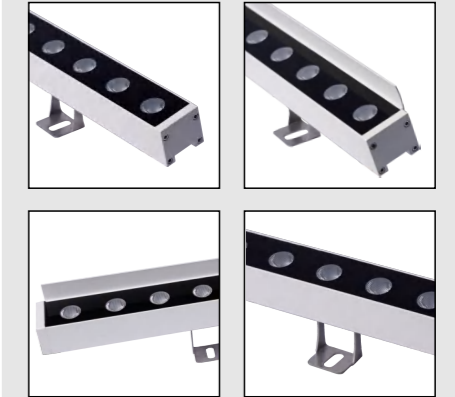

kupu

KEEN SWORD KUPU-R38-18W

Product Size

Technical features

Technical Data

Item	LED Wall Washing Light
Wattage	18W / 24W
Light source	3535
Wattage	
IK Rating	IP65
Input voltage	DC24V
Cable gland	
Optics	15×60°/10×60°/25×45°
Material	ADC12 high-purity die-cast aluminum, ultra-high light-transmitting tempered glass
Total weight	1.6 KG
Package dimensions	1050×270×240mm