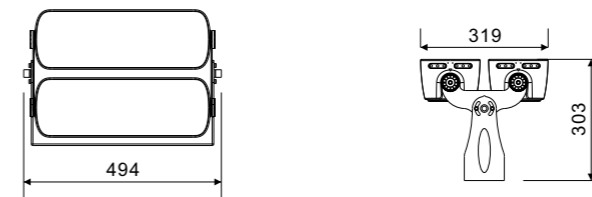

WHITE ELEPHANT KUPU-BX155-B500-2

Product Size