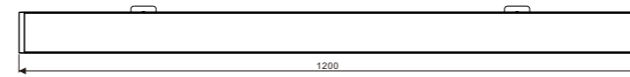

KEEN SWORD KUPU-R66-72W

Product Size