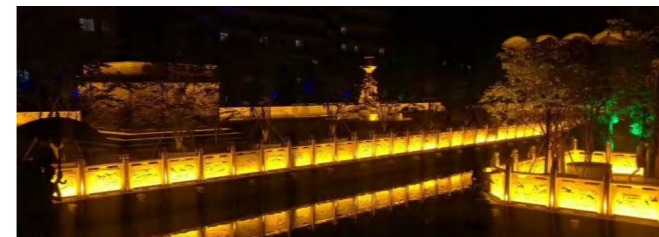

KEEN SWORD KUPU-R66-72W

Product Size