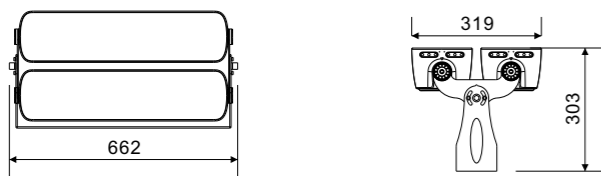

WHITE ELEPHANT KUPU-BX155-B600-2

Product Size