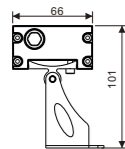

KEEN SWORD KUPU-R66-48W

Product Size