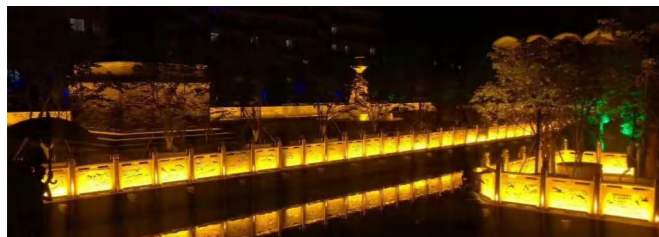

KEEN SWORD KUPU-R66-48W

Product Size