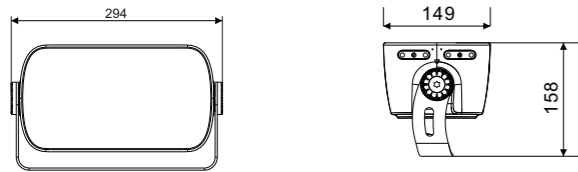

WHITE ELEPHANT KUPU-BX155-A300

Product Size