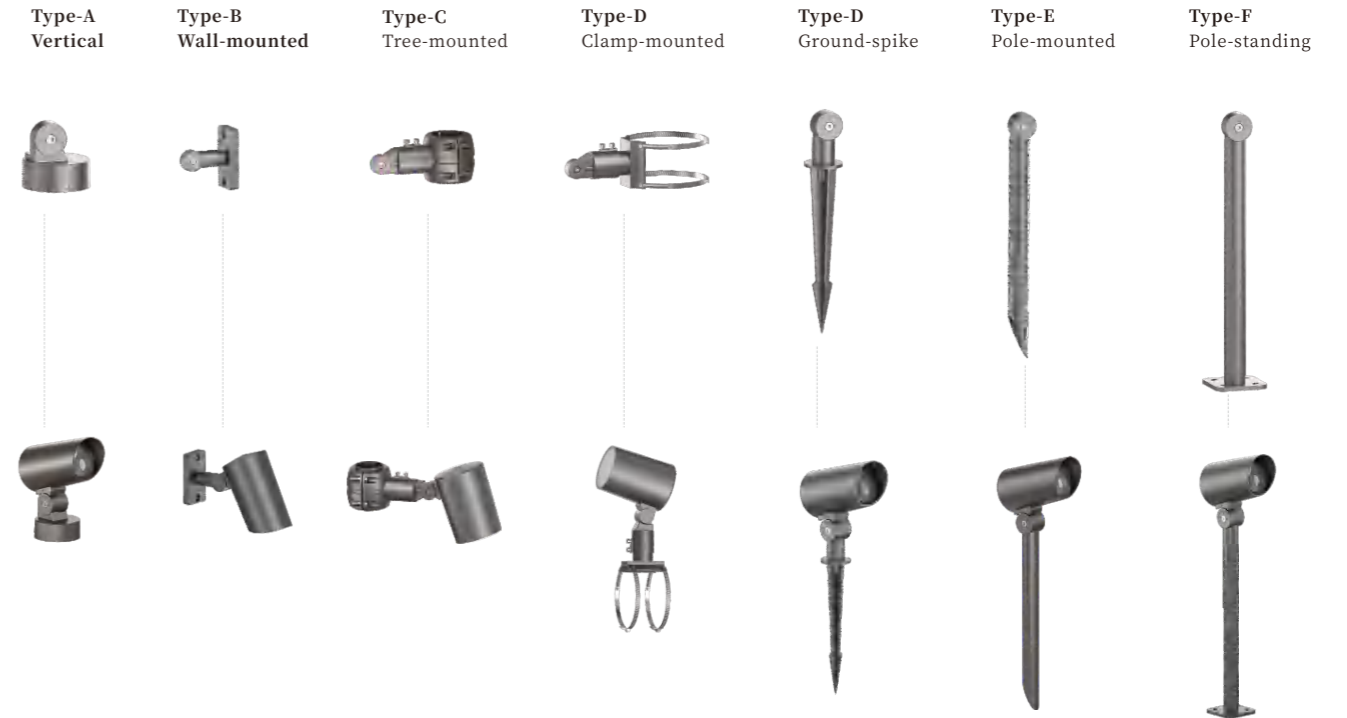

T-Series Mounting and Fixing Methods