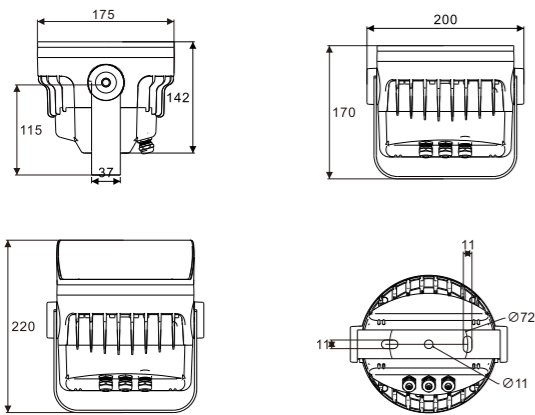

T-Series Mounting and Fixing Methods

kupu

MAGIC SERIES KUPU-YT130

Product Size

Technical features

Technical Data

Item	LED Spotlight
Wattage	18W / 24W
Light source	3535
Wattage	
IK Rating	IP65
Input voltage	DC24V/AC220V
Cable gland	
Optics	15°/30°/45°/60°
Material	High-purity ADC12 die-cast aluminum, ultra-high-transmittance tempered glass
Total weight	1.4 KG
Package dimensions	415x375x405mm

kupu

MAGIC SERIES KUPU-YT175

Product Size

Technical features

Technical Data

Item	LED Spotlight
Wattage	36W / 48W
Light source	3535
Wattage	
IK Rating	IP65
Input voltage	DC24V/AC220V
Cable gland	
Optics	15°/30°/45°/60°
Material	High-purity ADC12 die-cast aluminum, ultra-high-transmittance tempered glass
Total weight	2.7 KG
Package dimensions	505x455x230mm

kupu

MAGIC SERIES KUPU-YT175

Product Size

Technical features

Technical Data

Item	LED Spotlight
Wattage	48W / 54W
Light source	3535
Wattage	
IK Rating	IP65
Input voltage	DC24V/AC220V
Cable gland	
Optics	15°/30°/45°/60°
Material	High-purity ADC12 die-cast aluminum, ultra-high-transmittance tempered glass
Total weight	2.7 KG
Package dimensions	505x455x230mm