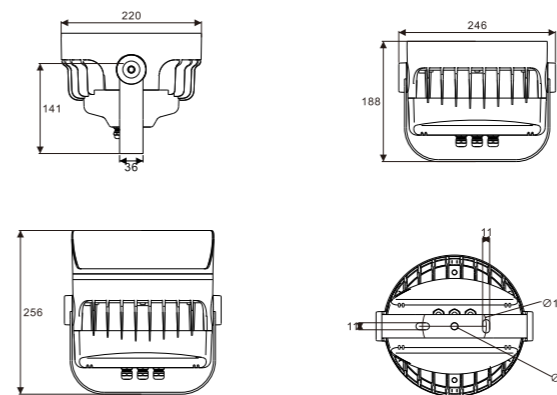

T-Series Mounting and Fixing Methods

kupu

MAGIC SERIES KUPU-YT130

Product Size

Technical features

Technical Data

Item	LED Spotlight
Wattage	18W / 24W
Light source	3535
Wattage	
IK Rating	IP65
Input voltage	DC24V/AC220V
Cable gland	
Optics	15°/30°/45°/60°
Material	High-purity ADC12 die-cast aluminum, ultra-high-transmittance tempered glass
Total weight	1.4 KG
Package dimensions	415x375x405mm

kupu

MAGIC SERIES KUPU-YT175

Product Size

Technical features

Technical Data

Item	LED Spotlight
Wattage	36W / 48W
Light source	3535
Wattage	
IK Rating	IP65
Input voltage	DC24V/AC220V
Cable gland	
Optics	15°/30°/45°/60°
Material	High-purity ADC12 die-cast aluminum, ultra-high-transmittance tempered glass
Total weight	2.7 KG
Package dimensions	505x455x230mm

kupu

MAGIC SERIES KUPU-YT175

Product Size

Technical features

Technical Data

Item	LED Spotlight
Wattage	48W / 54W
Light source	3535
Wattage	
IK Rating	IP65
Input voltage	DC24V/AC220V
Cable gland	
Optics	15°/30°/45°/60°
Material	High-purity ADC12 die-cast aluminum, ultra-high-transmittance tempered glass
Total weight	2.7 KG
Package dimensions	505x455x230mm

kupu

MAGIC SERIES KUPU-YT220

Product Size

Technical features

Technical Data

Item	LED Spotlight
Wattage	72W / 108W
Light source	3535
Wattage	
IK Rating	IP65
Input voltage	DC24V/AC220V
Cable gland	
Optics	15°/30°/45°/60°
Material	High-purity ADC12 die-cast aluminum, ultra-high-transmittance tempered glass
Total weight	4KG
Package dimensions	595x555x255mm