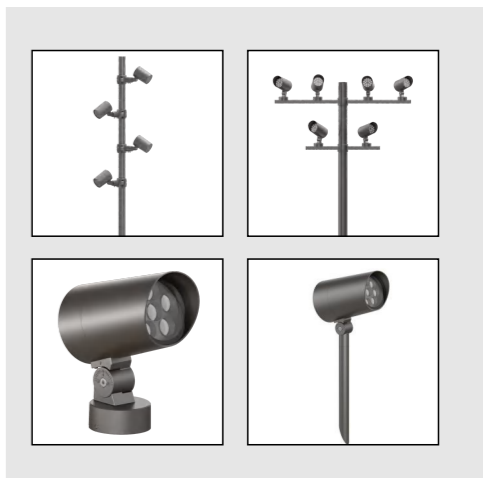

kupu

TELESCOPE SERIES KUPU-YT85

Product Size

Technical features

Technical Data

Item	LED Spotlight
Wattage	12W / 18W
Light source	3535
Wattage	
IK Rating	IP65
Input voltage	DC24V/AC220V
Cable gland	
Optics	15°/30°/45°/60°
Material	High-purity ADC12 die-cast aluminum, ultra-high-transmittance tempered glass
Total weight	1.2 KG
Package dimensions	365x295x315mm