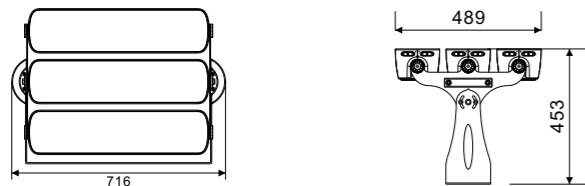

WHITE ELEPHANT KUPU-BX155-A600-3

Product Size