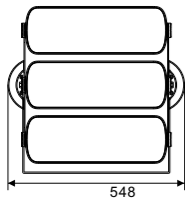

WHITE ELEPHANT KUPU-BX155-B500-3

Product Size