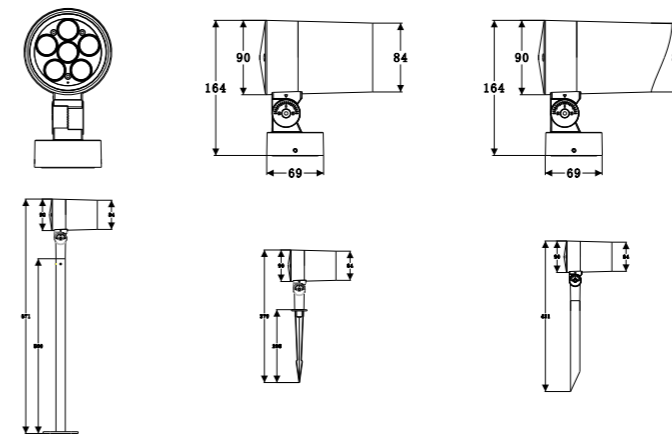

Technical Data

Item	LED Spotlight
Wattage	6W / 9W
Light source	3535
Wattage	
IK Rating	IP65
Input voltage	DC24V/AC220V
Cable gland	
Optics	15°/30°/45°/60°
Material	High-purity ADC12 die-cast aluminum, ultra-high-transmittance tempered glass
Total weight	0.8 KG
Package dimensions	325 x 245 x 330 mm

kupu

TELESCOPE SERIES KUPU-YT85

Product Size

Technical features

Technical Data

Item	LED Spotlight
Wattage	12W / 18W
Light source	3535
Wattage	
IK Rating	IP65
Input voltage	DC24V/AC220V
Cable gland	
Optics	15°/30°/45°/60°
Material	High-purity ADC12 die-cast aluminum, ultra-high-transmittance tempered glass
Total weight	1.2 KG
Package dimensions	365x295x315mm