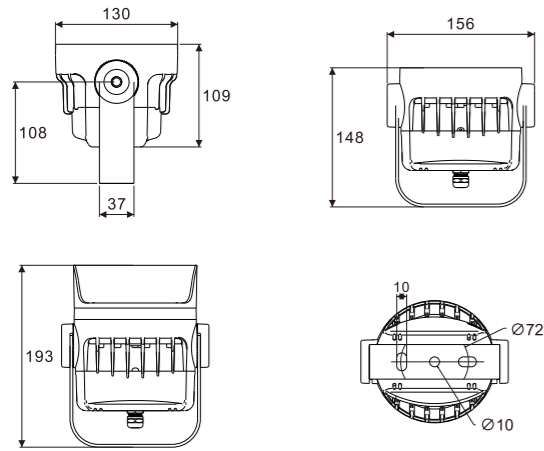

kupu

TELESCOPE SERIES KUPU-YT200

Product Size

Technical features

Technical Data

Item	LED Spotlight
Wattage	72W /96W
Light source	3535
Wattage	
IK Rating	IP65
Input voltage	DC24V/AC220V
Cable gland	
Optics	15°/30°/45°/60°
Material	High-purity ADC12 die-cast aluminum, ultra-high-transmittance tempered glass
Total weight	4.1KG
Package dimensions	490x370x295mm

T-Series Mounting and Fixing Methods

kupu

MAGIC SERIES KUPU-YT130

Product Size

Technical features

Technical Data

Item	LED Spotlight
Wattage	18W / 24W
Light source	3535
Wattage	
IK Rating	IP65
Input voltage	DC24V/AC220V
Cable gland	
Optics	15°/30°/45°/60°
Material	High-purity ADC12 die-cast aluminum, ultra-high-transmittance tempered glass
Total weight	1.4 KG
Package dimensions	415x375x405mm

kupu

MAGIC SERIES KUPU-YT175

Product Size

Technical features

Technical Data

Item	LED Spotlight
Wattage	36W / 48W
Light source	3535
Wattage	
IK Rating	IP65
Input voltage	DC24V/AC220V
Cable gland	
Optics	15°/30°/45°/60°
Material	High-purity ADC12 die-cast aluminum, ultra-high-transmittance tempered glass
Total weight	2.7 KG
Package dimensions	505x455x230mm

kupu

MAGIC SERIES KUPU-YT175

Product Size

Technical features

Technical Data

Item	LED Spotlight
Wattage	48W / 54W
Light source	3535
Wattage	
IK Rating	IP65
Input voltage	DC24V/AC220V
Cable gland	
Optics	15°/30°/45°/60°
Material	High-purity ADC12 die-cast aluminum, ultra-high-transmittance tempered glass
Total weight	2.7 KG
Package dimensions	505x455x230mm