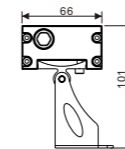

KEEN SWORD KUPU-R66-72W

Product Size